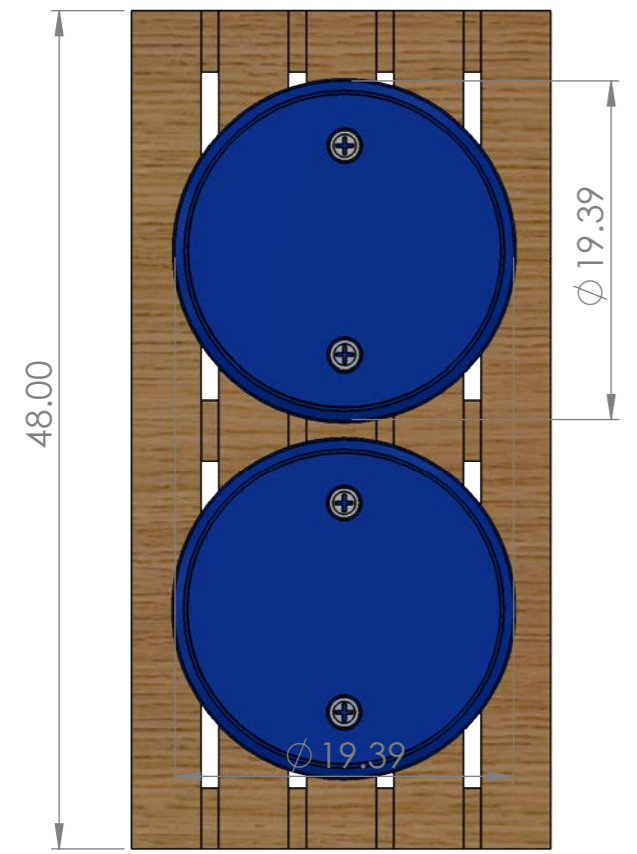

All dimensions are in inches

Sales: 8951 Synergy Drive, Suite #224, McKinney, TX 75070
 Fulfillment: 526 Charlotte Ave, Bldg #1, Burkburnett, TX 76354
 1-855-GLYCOLS sales@glycol.com

UNLESS OTHERWISE SPECIFIED: DIMENSIONS ARE IN MILLIMETERS SURFACE FINISH: TOLERANCES: LINEAR: ANGULAR:		FINISH:	DEBURR AND BREAK SHARP EDGES		DO NOT SCALE DRAWING	REVISION
DRAWN	NAME	SIGNATURE	DATE			
CHK'D						
APP'VD						
MFG						
Q.A				DWG NO.		
				30 Gallon Drum - BoilerGlycol™ DF1 - 24" x 48" Pallet		A3
				WEIGHT:	SCALE:1:10	SHEET 1 OF 1