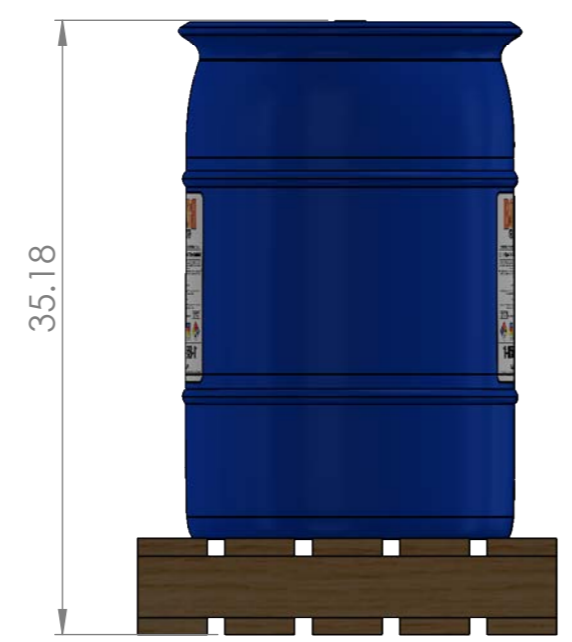

All dimensions are in inches

Sales: 8951 Synergy Drive, Suite #224, McKinney, TX 75070
 Fulfillment: 526 Charlotte Ave, Bldg #1, Burkburnett, TX 76354
 1-855-GLYCOLS sales@glycol.com

UNLESS OTHERWISE SPECIFIED: DIMENSIONS ARE IN MILLIMETERS SURFACE FINISH: TOLERANCES: LINEAR: ANGULAR:		FINISH:	DEBURR AND BREAK SHARP EDGES		DO NOT SCALE DRAWING	REVISION
DRAWN	NAME	SIGNATURE	DATE			
CHK'D						
APP'VD						
MFG						
Q.A				DWG NO.		
				30 Gallon Drum - BoilerGlycol™ DF1 - 24" x 48" Pallet		A3
				WEIGHT:	SCALE:1:10	SHEET 1 OF 1